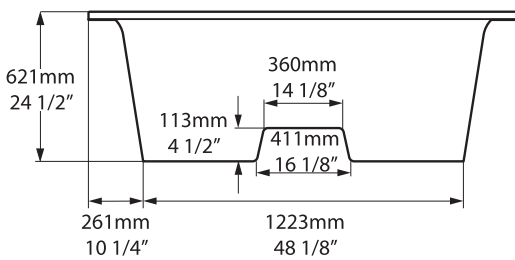

Monaco

MON-N-xx-OF / MON-N-xx-NO

victoria ⊕ albert®

volcanic limestone baths

Top view

Side view

Front view

Section BB

Shown with K50 waste kit

Section AA

Rim Detail

Tap holes can be drilled by installer
Les trous de robinetterie peuvent être percés par l'installateur
Pueden ser perforados por el instalador

*All measurements subject to +/-5% tolerance

l = 1744mm / 68 5/8"
w = 806mm / 31 3/4"
h = 621mm / 24 1/2"

678 lbs	63 US gal
459 lbs	36 3/4 US gal
152 lbs	0 US gal

.dwg | .dxf | .skp www.vandabaths.com

Massachusetts Code: Approved
cUPC listing by IAPMO: File No. 6574

VA/1181/11/Mar19