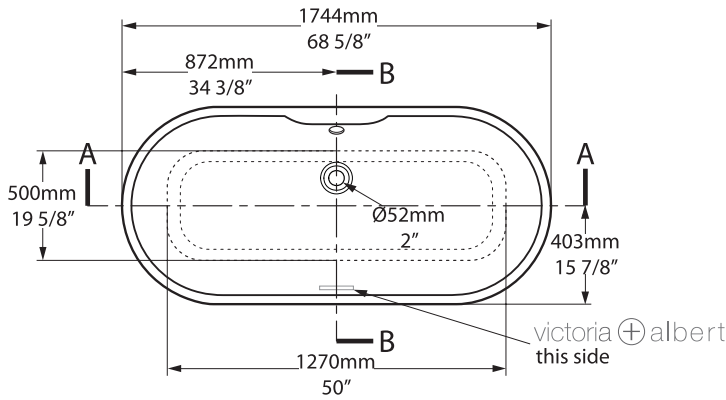

Monaco

MON-N-xx-OF / MON-N-xx-NO

victoria ⊕ albert®

volcanic limestone baths

Top view