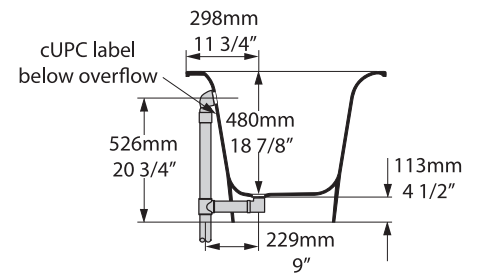

Side view

Front view

Section BB

Shown with K50 waste kit

Section AA

Rim Detail

Tap holes can be drilled by installer
 Les trous de robinetterie peuvent être percés par l'installateur
 Pueden ser perforados por el instalador

*All measurements subject to +/-5% tolerance

l = 1744mm / 68 5/8"
 w = 806mm / 31 3/4"
 h = 621mm / 24 1/2"

678 lbs	63 US gal
459 lbs	36 3/4 US gal
152 lbs	0 US gal

.dwg | .dxf | .skp www.vandabaths.com

Massachusetts Code: Approved
 cUPC listing by IAPMO: File No. 6574