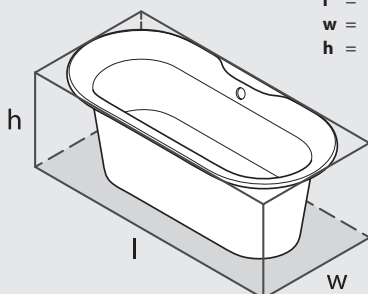

Side view

Front view

Section BB

Shown with K50 waste kit

Section AA

Rim Detail

Tap holes can be drilled by installer
 Les trous de robinetterie peuvent être percés par l'installateur
 Pueden ser perforados por el instalador

*All measurements subject to +/-5% tolerance

l = 1744mm / 68 5/8"
 w = 806mm / 31 3/4"
 h = 621mm / 24 1/2"

678 lbs	63 US gal
459 lbs	36 3/4 US gal
152 lbs	0 US gal

.dwg | .dxf | .skp www.vandabaths.com

Massachusetts Code: Approved
 cUPC listing by IAPMO: File No. 6574