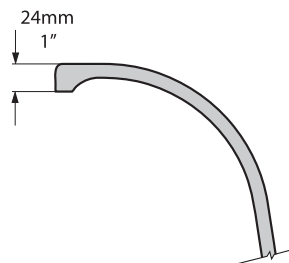

Side view

Front view

Section BB

Shown with K50 waste kit

Section AA

Rim Detail

Tap holes can be drilled by installer
 Les trous de robinetterie peuvent être percés par l'installateur
 Pueden ser perforados por el instalador

*All measurements subject to +/-5% tolerance

l = 1744mm / 68 5/8"
 w = 806mm / 31 3/4"
 h = 621mm / 24 1/2"

678 lbs	63 US gal
459 lbs	36 3/4 US gal
152 lbs	0 US gal

.dwg | .dxf | .skp www.vandabaths.com

Massachusetts Code: Approved
 cUPC listing by IAPMO: File No. 6574