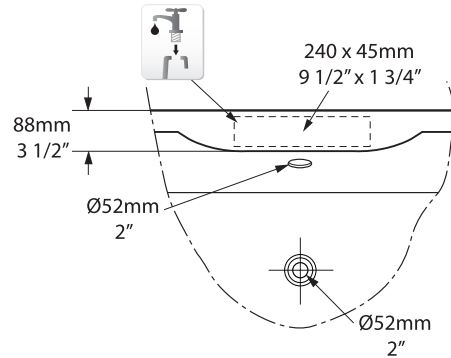

Side view

Front view

Section BB

Shown with K50 waste kit

Section AA

Rim Detail

Tap holes can be drilled by installer
 Les trous de robinetterie peuvent être percés par l'installateur
 Pueden ser perforados por el instalador

*All measurements subject to +/-5% tolerance

l = 1744mm / 68 5/8"
 w = 806mm / 31 3/4"
 h = 621mm / 24 1/2"

678 lbs	63 US gal
459 lbs	36 3/4 US gal
152 lbs	0 US gal

.dwg | .dxf | .skp www.vandabaths.com

Massachusetts Code: Approved
 cUPC listing by IAPMO: File No. 6574