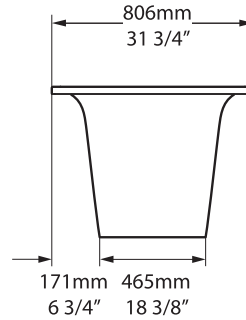

Monaco

MON-N-xx-OF / MON-N-xx-NO

victoria ⊕ albert®

volcanic limestone baths

Top view

Side view

Front view

Section BB

Shown with K50 waste kit

Section AA

Rim Detail

Tap holes can be drilled by installer
Les trous de robinetterie peuvent être percés par l'installateur
Pueden ser perforados por el instalador

*All measurements subject to +/-5% tolerance

l = 1744mm / 68 5/8"
w = 806mm / 31 3/4"
h = 621mm / 24 1/2"

678 lbs	63 US gal
459 lbs	36 3/4 US gal
152 lbs	0 US gal

.dwg | .dxf | .skp www.vandabaths.com

Massachusetts Code: Approved
cUPC listing by IAPMO: File No. 6574

VA/1181/11/Mar19