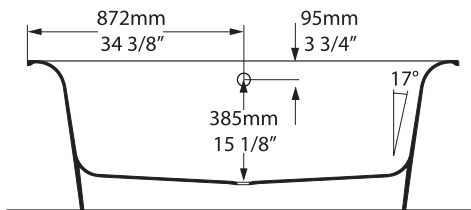

Side view

Front view

Section BB

Shown with K50 waste kit

Section AA

Rim Detail

Tap holes can be drilled by installer
 Les trous de robinetterie peuvent être percés par l'installateur
 Pueden ser perforados por el instalador

*All measurements subject to +/-5% tolerance

l = 1744mm / 68 5/8"
 w = 806mm / 31 3/4"
 h = 621mm / 24 1/2"

678 lbs	63 US gal
459 lbs	36 3/4 US gal
152 lbs	0 US gal

.dwg | .dxf | .skp www.vandabaths.com

Massachusetts Code: Approved
 cUPC listing by IAPMO: File No. 6574